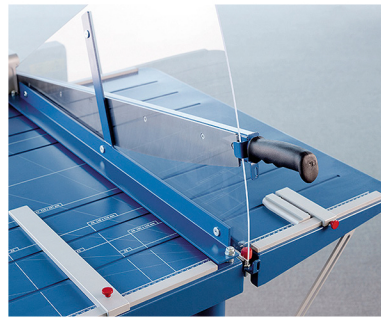

Dahle's Premium Series large format guillotines offer an acrylic fan guard to prevent injury by keeping hands from being in the wrong place. The ground, self-sharpening cutting blade is made of German Solingen steel and maintains a perfectly honed edge every time it is used. This blade

can also be locked to prevent unsupervised use by others. The manual foot clamp holds material securely across the entire cutting surface. A spindle driven backstop on the "cut off" table and optional laser guide ensures that each cut is as accurate as possible. This guillotine sits on top of a permanently mounted stand to ensure proper height and leverage for trimming.

Dahle's Premium Series large format guillotines are German engineered and available in 32" and 43 1/4" cutting lengths. They can be found in art departments, custom frame shops, and print & copy centers throughout the world.

Features

- Acrylic Safety Shield protects hands
- Spring system prevents blade from falling
- Ground self-sharpening blade
- Cuts up to 30 sheets of paper at a time
- Automatic clamp holds work securely
- Adjustable guide for repetitive cuts
- Sturdy metal base with preprinted guides
- Includes stand for optimal cutting height
- Narrow strip cutting guide not included