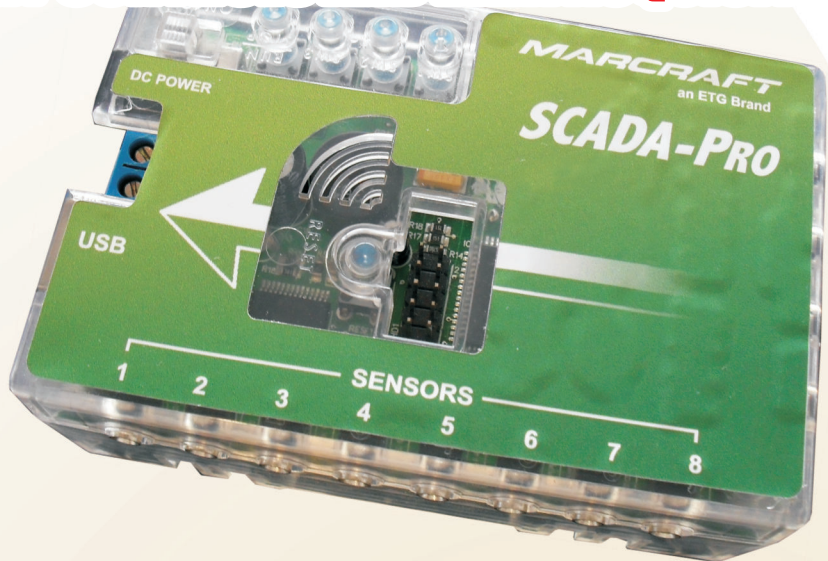

MARCRRAFT

an ETG Brand

RENEWABLE ENERGY & ENERGY EFFICIENCY TRAINERS WITH **SCADA APPLICATIONS** SUPERVISORY CONTROLS AND DATA ACQUISITION

• **SUPERVISORY CONTROLS**

Faster Data Collection Allows For Better Operational Decisions

• **DATA ACQUISITION**

Instant, Simultaneous Data From Multiple Sensors

• **ADAPTABLE**

Explore Scada Functionality On Other Systems

AVAILABLE ON:

SOLAR PV
TECHNOLOGY PANEL

WIND TURBINE
TECHNOLOGY PANEL

FUEL CELL
TECHNOLOGY PANEL