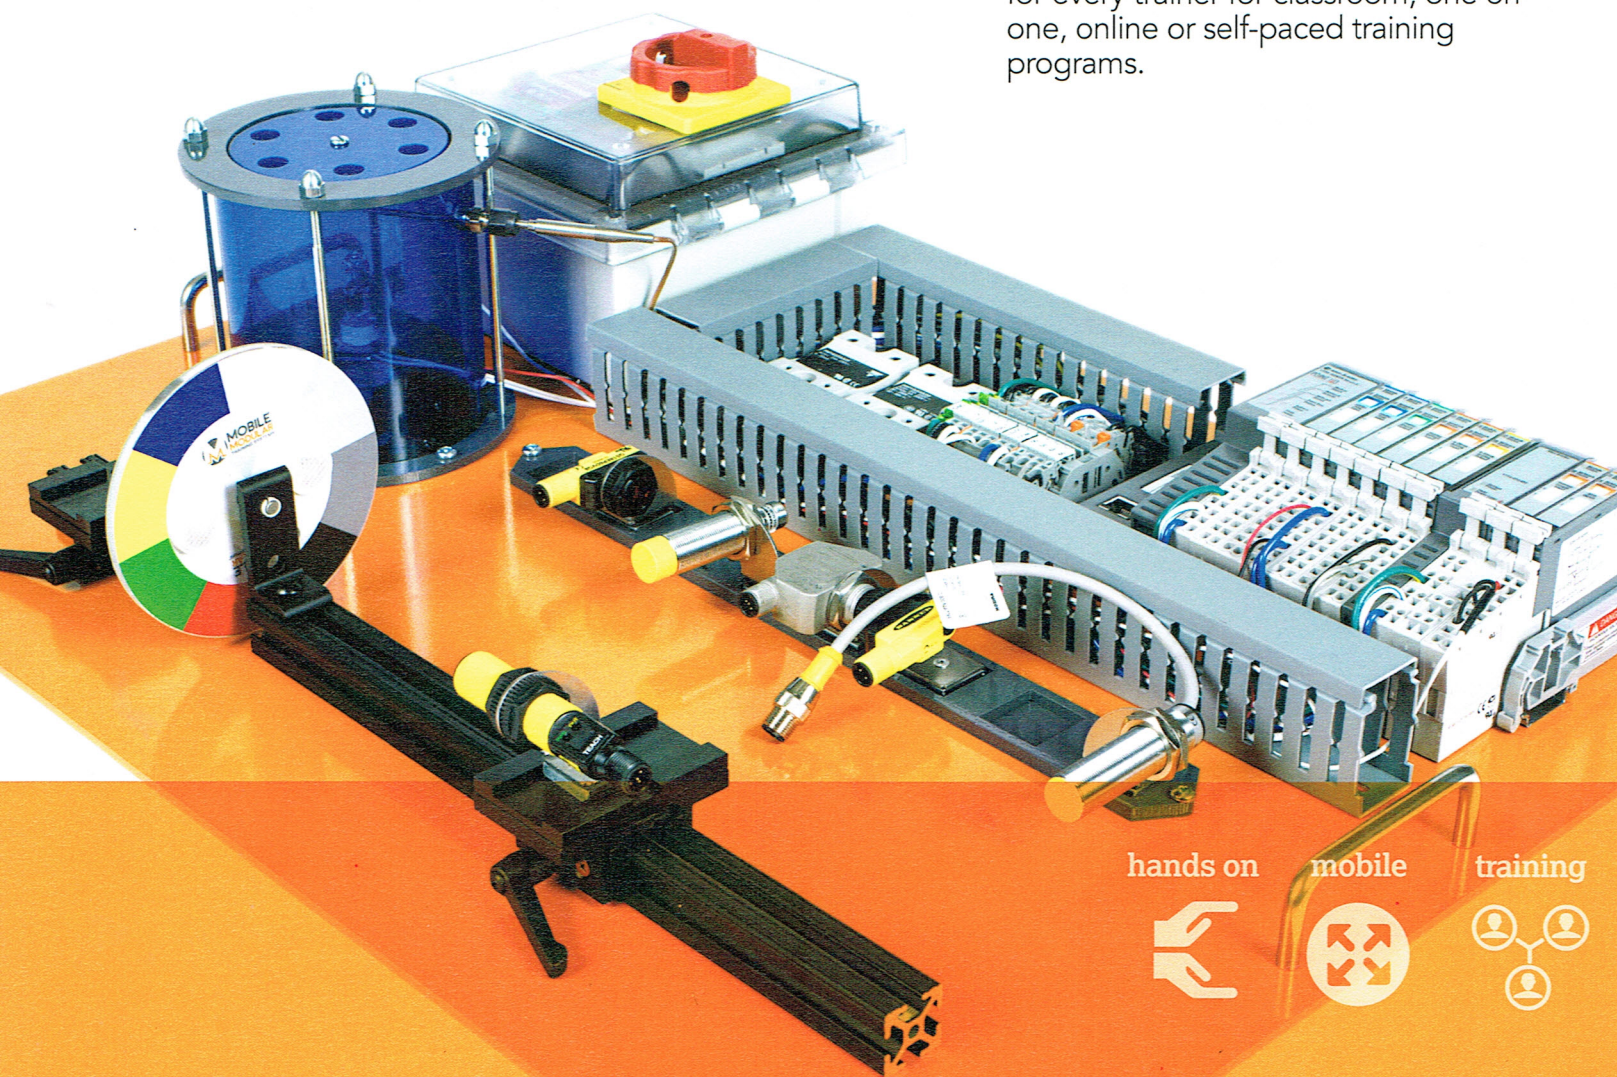

Mobile Modular Training Systems™ Control Devices Trainer

Our practical approach to training utilizes industry-standard components, designed to simulate industrial systems that are modular and offer connectivity with infinite opportunities for continued learning to close the skills gap. Students trained on our Control Devices Trainer will learn:

Target Competencies for the Control Devices Trainer

- Apply digital input devices in PLC control circuits
- Apply digital output devices in PLC control circuits
- Analyze Process Control Devices
- Create Process Control Loops
- Identify Process Control Elements

Control Devices Connectivity

- PLC Trainer (required)
- HMI Trainer (required)

CURRICULUM INCLUDED

Proven, successful curriculum is included for every trainer for classroom, one on one, online or self-paced training programs.

hands on

mobile

training